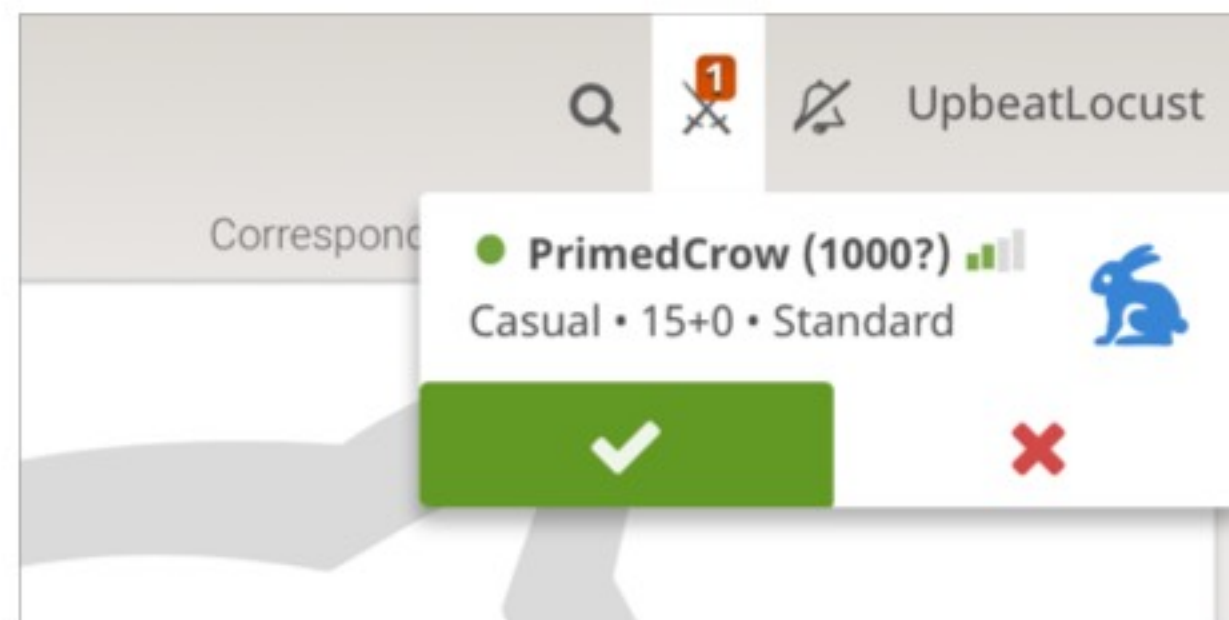

How to accept a challenge on Lichess

1

To view your challenges, click the sword icon in the top right corner.

2

To accept a challenge, click the green tick

3

The game will start once both players have made their first move