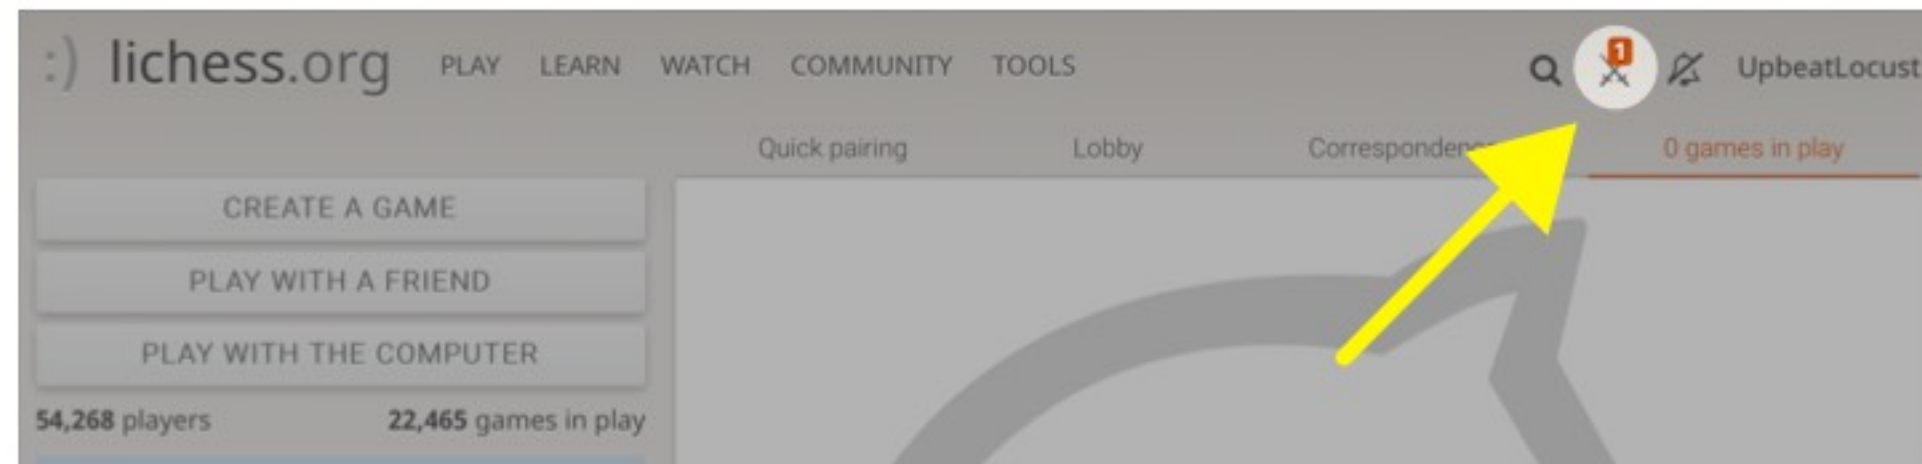

How to accept a challenge on Lichess

1

To view your challenges, click the sword icon in the top right corner.

2

To accept a challenge, click the green tick

3

The game will start once both players have made their first move