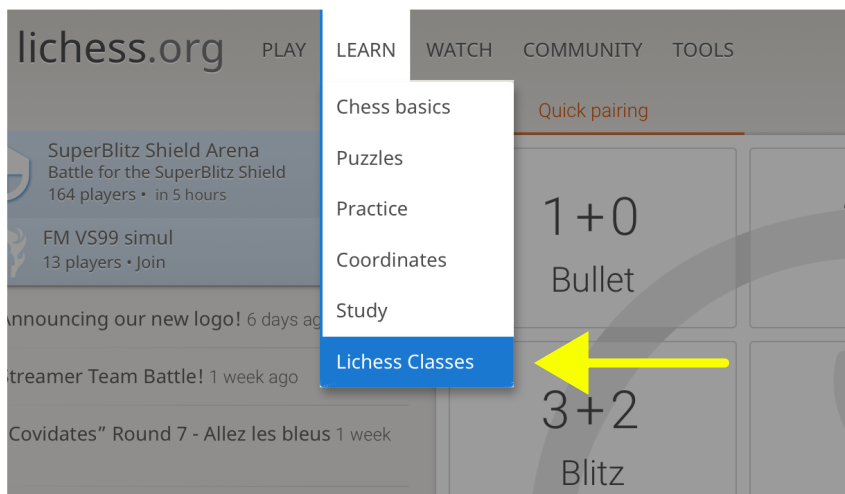

# Go to [lichess.org](https://lichess.org) and click **SIGN IN**

2

# Sign in with your username and password

3

# In the top left corner find **LEARN**, then click on **Lichess Classes**

4